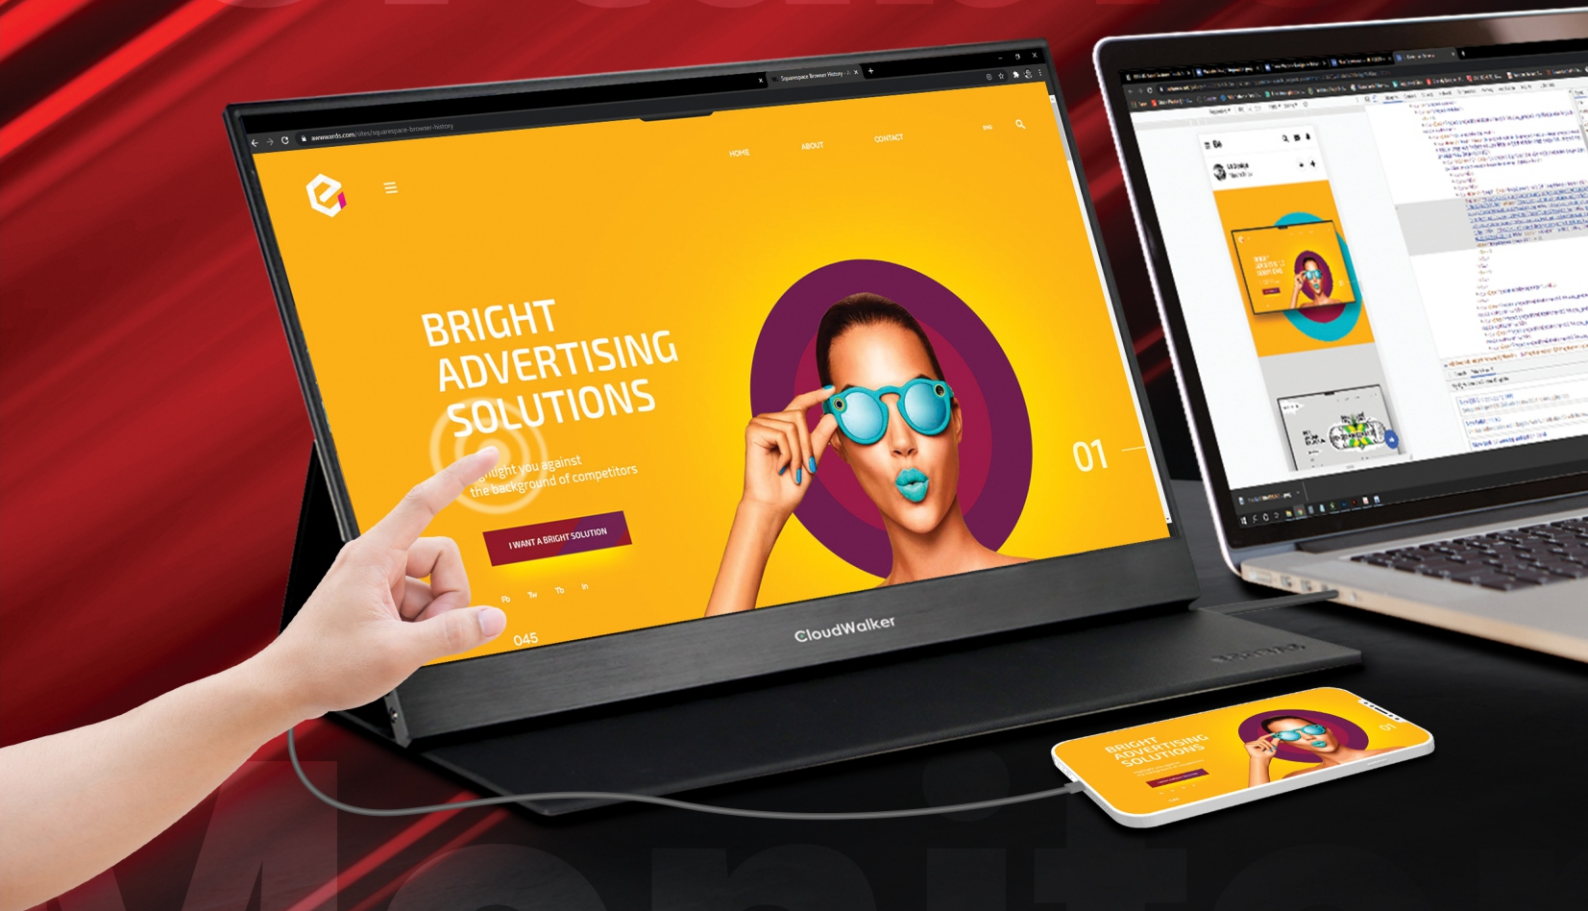

Portable

CTM 15T PORTABLE COMPUTER MONITOR

PRODUCTIVITY & ENTERTAINMENT ON THE GO!

EXTREMELY PORTABLE

ULTRA LIGHT

SUPERIOR TOUCH

EXTENDED SCREEN SPACE

EASY PLUG & PLAY

Presenting the **Super Slim Ultralight** Portable Computer Monitor

The easiest way to work and get entertained when you're on the move. Simply extend your laptop, desktop, mobile screen or even convert your phone into a computer anytime, anywhere. Designed with a 15.6" Full HD IPS display, ultra-bright panel, multiple connectivity and intelligent portability mechanism, the CTM 15T is the right way to boost productivity, multi-task like a pro and have seamless entertainment experience, without any limitations.

Turn your laptop / PC into a touch device

Extend your laptop screen to the monitor, edit documents and annotate on screen simultaneously.

Transform your phone to a desktop monitor

Connect the monitor to your phone & access emails, apps, social media or edit photos on the big screen.

Extend your phone for bigger entertainment experience

Turn your phone to a 15.6" display and watch videos or have a larger gaming experience

Designed for every need

Engineers

Graphic designers

Software programmers